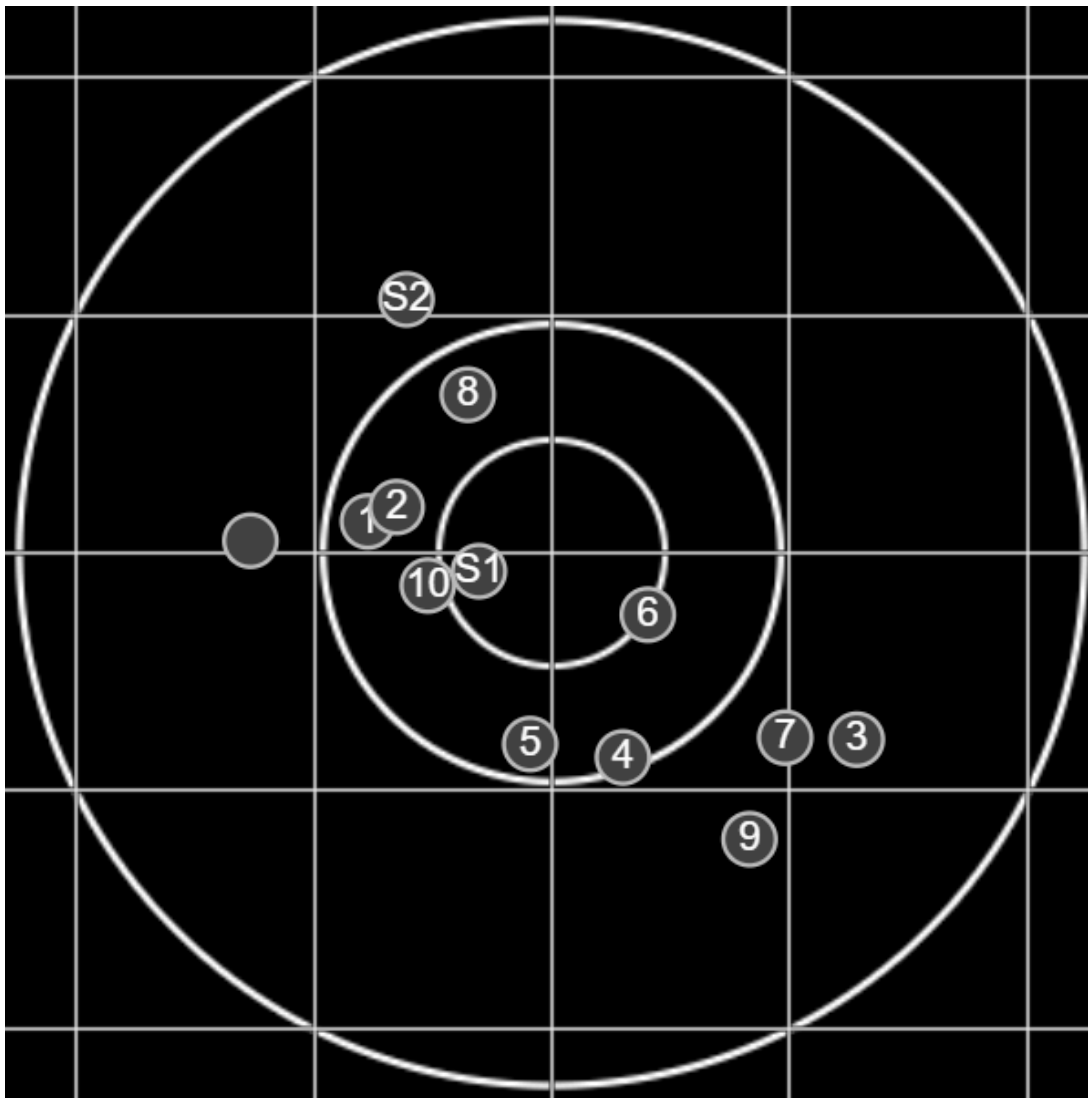

true  
15/06/2024  
4:04:52 pm

**BRC Club Shoot**  
Series 1  
500 yards

**BRC T4 [-58]**  
AU-500y

Group: 299.5 mm  
(273.5w x 248.7h)

(Iron)  
**Shooter**  
Gordon Shepherd [m02]

**47.1**

**FINAL**  
v: 2031, sd: 13.9