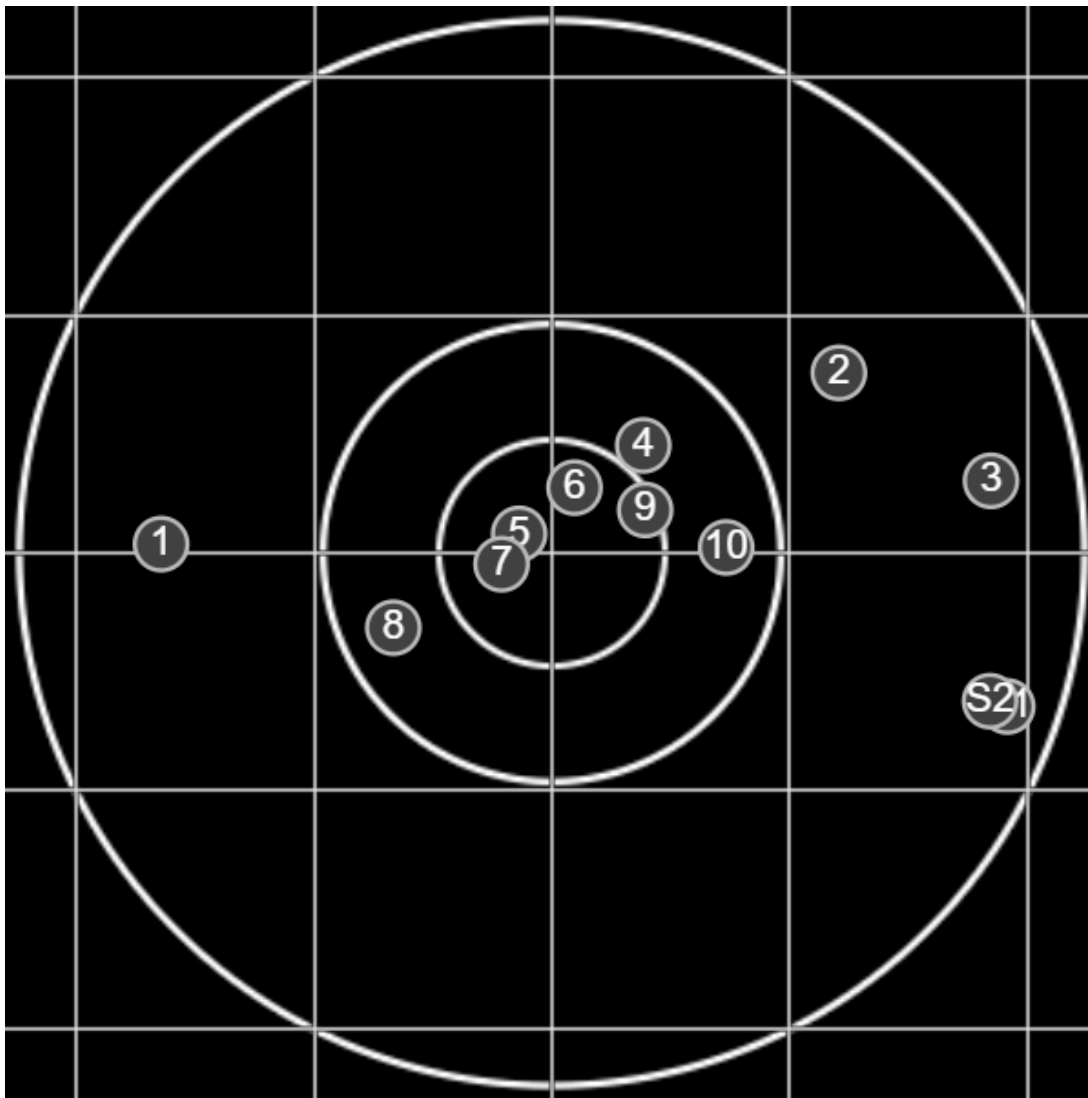

**SILVER  
MOUNTAIN  
TARGETS**  
Made in Canada

true  
15/06/2024  
3:18:45 pm

**BRC Club Shoot**  
Series 1  
500 yards

**BRC T6 [-57]**  
AU-500y

Group: 465.7 mm  
(464.4w x 142.6h)

(Iron)  
**Shooter**  
Gordon Shepherd [m02]

**47.4**

**FINAL**  
v: 2038, sd: 13.5

#	fps	score
10	2031	5
9	2024	V
8	2059	5
7	2030	V
6	2034	V
5	2038	V
4	2043	5
3	2029	4
2	2066	4
1	2026	4
S2	2037	(4)
S1	1998	(4)

**SILVER  
MOUNTAIN  
TARGETS**  
Made in Canada

true  
15/06/2024  
4:04:52 pm

**BRC Club Shoot**  
Series 1  
500 yards

**BRC T4 [-58]**  
AU-500y

Group: 299.5 mm  
(273.5w x 248.7h)

(Iron)  
**Shooter**  
Gordon Shepherd [m02]

**47.1**

**FINAL**  
v: 2031, sd: 13.9